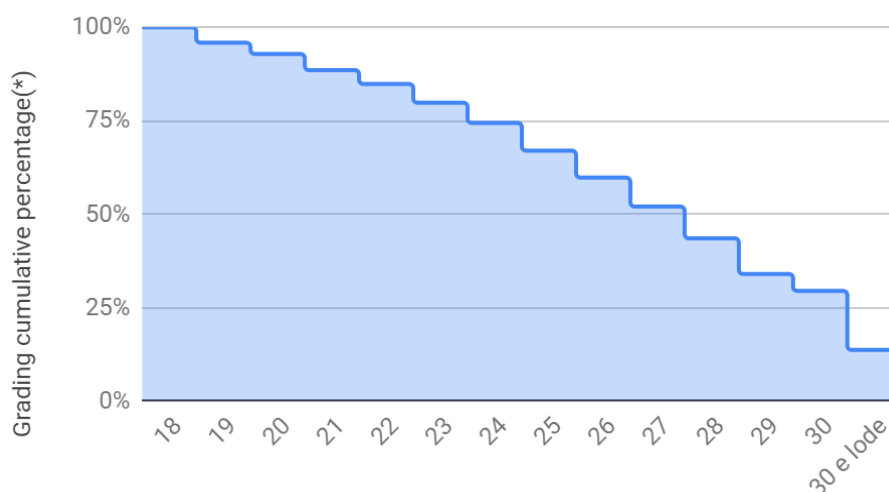

MATHEMATICS

National grading system	Grading percentage(*)	Grading cumulative percentage(*)
18	4,1%	100,0%
19	3,0%	95,9%
20	4,3%	92,8%
21	3,7%	88,5%
22	5,0%	84,8%
23	5,4%	79,8%
24	7,4%	74,4%
25	7,3%	67,0%
26	7,7%	59,7%
27	8,5%	52,0%
28	9,6%	43,5%
29	4,5%	33,9%
30	15,8%	29,5%
30 e lode	13,6%	13,6%

(*) Based on the total number of grades awarded in the Degree Programme during the five preceding years.

National grading system

National grading system