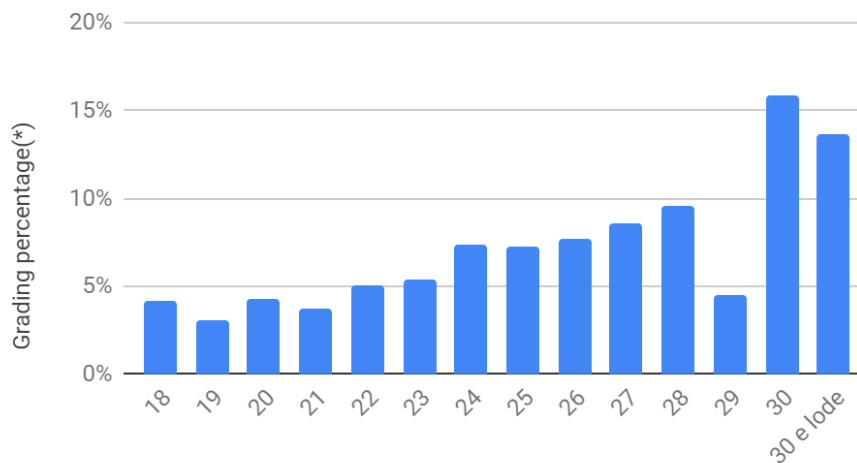

MATHEMATICS

National grading system	Grading percentage(*)	Grading cumulative percentage(*)
18	4,1%	100,0%
19	3,0%	95,9%
20	4,3%	92,8%
21	3,7%	88,5%
22	5,0%	84,8%
23	5,4%	79,8%
24	7,4%	74,4%
25	7,3%	67,0%
26	7,7%	59,7%
27	8,5%	52,0%
28	9,6%	43,5%
29	4,5%	33,9%
30	15,8%	29,5%
30 e lode	13,6%	13,6%

(*) Based on the total number of grades awarded in the Degree Programme during the five preceding years.

National grading system

National grading system