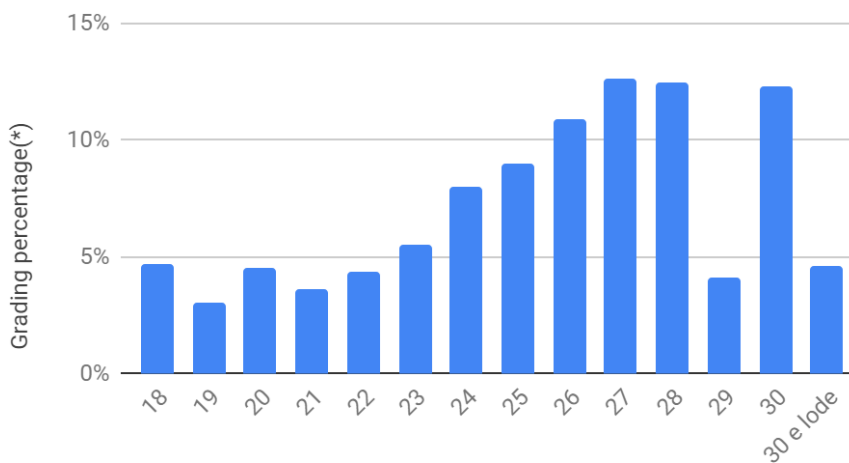

## SCIENCE OF SOCIAL WORK

National grading system	Grading percentage(*)	Grading cumulative percentage(*)
18	4,7%	100,0%
19	3,0%	95,3%
20	4,5%	92,2%
21	3,7%	87,7%
22	4,4%	84,0%
23	5,5%	79,7%
24	8,0%	74,2%
25	9,0%	66,1%
26	10,9%	57,1%
27	12,7%	46,2%
28	12,5%	33,5%
29	4,1%	21,0%
30	12,3%	16,9%
<b>30 e lode</b>	4,6%	4,6%

(\*) Based on the total number of grades awarded in the Degree Programme during the five preceding years.

National grading system

National grading system