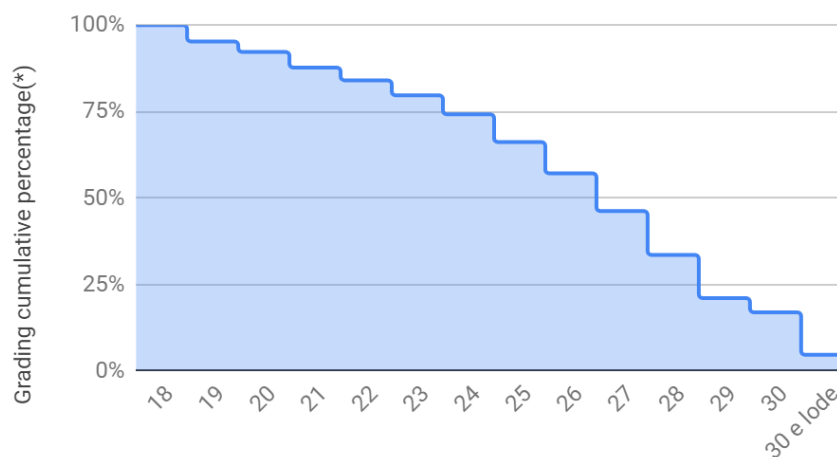

## SCIENCE OF SOCIAL WORK

National grading system	Grading percentage(*)	Grading cumulative percentage(*)
18	4,7%	100,0%
19	3,0%	95,3%
20	4,5%	92,2%
21	3,7%	87,7%
22	4,4%	84,0%
23	5,5%	79,7%
24	8,0%	74,2%
25	9,0%	66,1%
26	10,9%	57,1%
27	12,7%	46,2%
28	12,5%	33,5%
29	4,1%	21,0%
30	12,3%	16,9%
<b>30 e lode</b>	4,6%	4,6%

(\*) Based on the total number of grades awarded in the Degree Programme during the five preceding years.

National grading system

National grading system