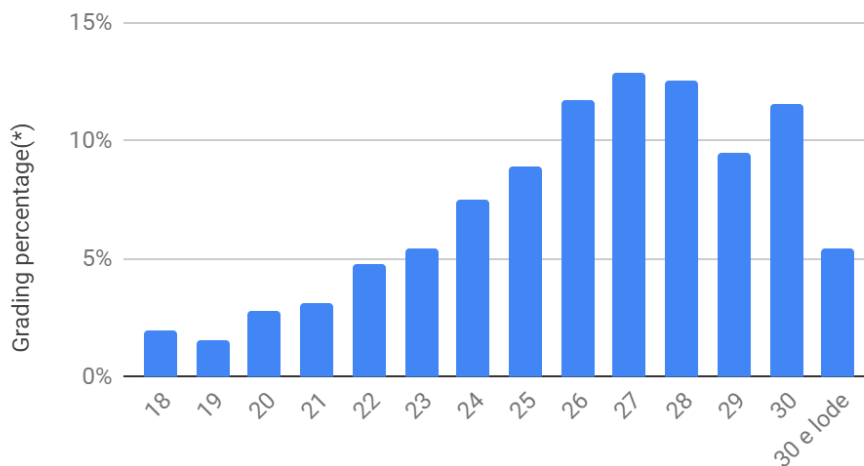

TOURISM SCIENCES

National grading system	Grading percentage(*)	Grading cumulative percentage(*)
18	2,0%	100,0%
19	1,6%	98,0%
20	2,8%	96,4%
21	3,1%	93,6%
22	4,8%	90,5%
23	5,4%	85,7%
24	7,5%	80,3%
25	8,9%	72,7%
26	11,8%	63,8%
27	12,9%	52,1%
28	12,6%	39,1%
29	9,5%	26,6%
30	11,6%	17,0%
30 e lode	5,5%	5,5%

(*) Based on the total number of grades awarded in the Degree Programme during the five preceding years.

National grading system