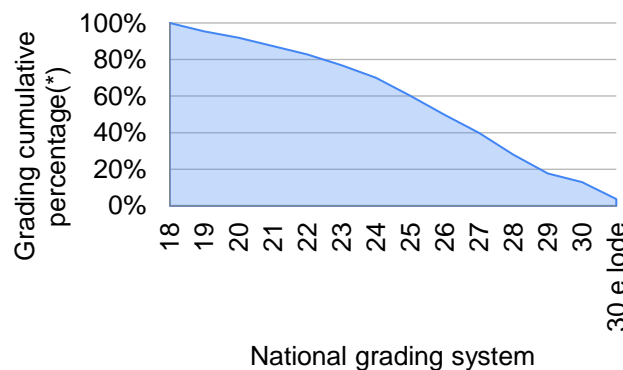

TELECOMMUNICATIONS ENGINEERING

National grading system	Grading percentage(*)	Grading cumulative percentage(*)
18	4,5%	100,0%
19	3,6%	95,5%
20	4,4%	91,9%
21	4,7%	87,5%
22	6,0%	82,8%
23	6,9%	76,8%
24	9,7%	70,0%
25	10,5%	60,3%
26	9,8%	49,8%
27	11,9%	40,0%
28	10,4%	28,1%
29	4,7%	17,7%
30	9,3%	13,1%
30 e lode	3,8%	3,8%

(*) Based on the total number of grades awarded in the Degree Programme during the five preceding years.

Pisa University

ECTS Grading table - Academic year 2020/21