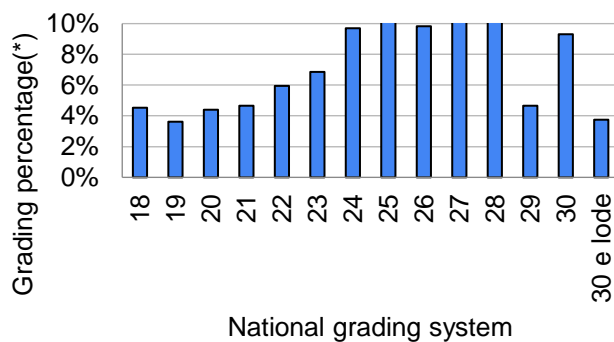

TELECOMMUNICATIONS ENGINEERING

National grading system	Grading percentage(*)	Grading cumulative percentage(*)
18	4,5%	100,0%
19	3,6%	95,5%
20	4,4%	91,9%
21	4,7%	87,5%
22	6,0%	82,8%
23	6,9%	76,8%
24	9,7%	70,0%
25	10,5%	60,3%
26	9,8%	49,8%
27	11,9%	40,0%
28	10,4%	28,1%
29	4,7%	17,7%
30	9,3%	13,1%
30 e lode	3,8%	3,8%

(*) Based on the total number of grades awarded in the Degree Programme during the five preceding years.

Pisa University

ECTS Grading table - Academic year 2020/21